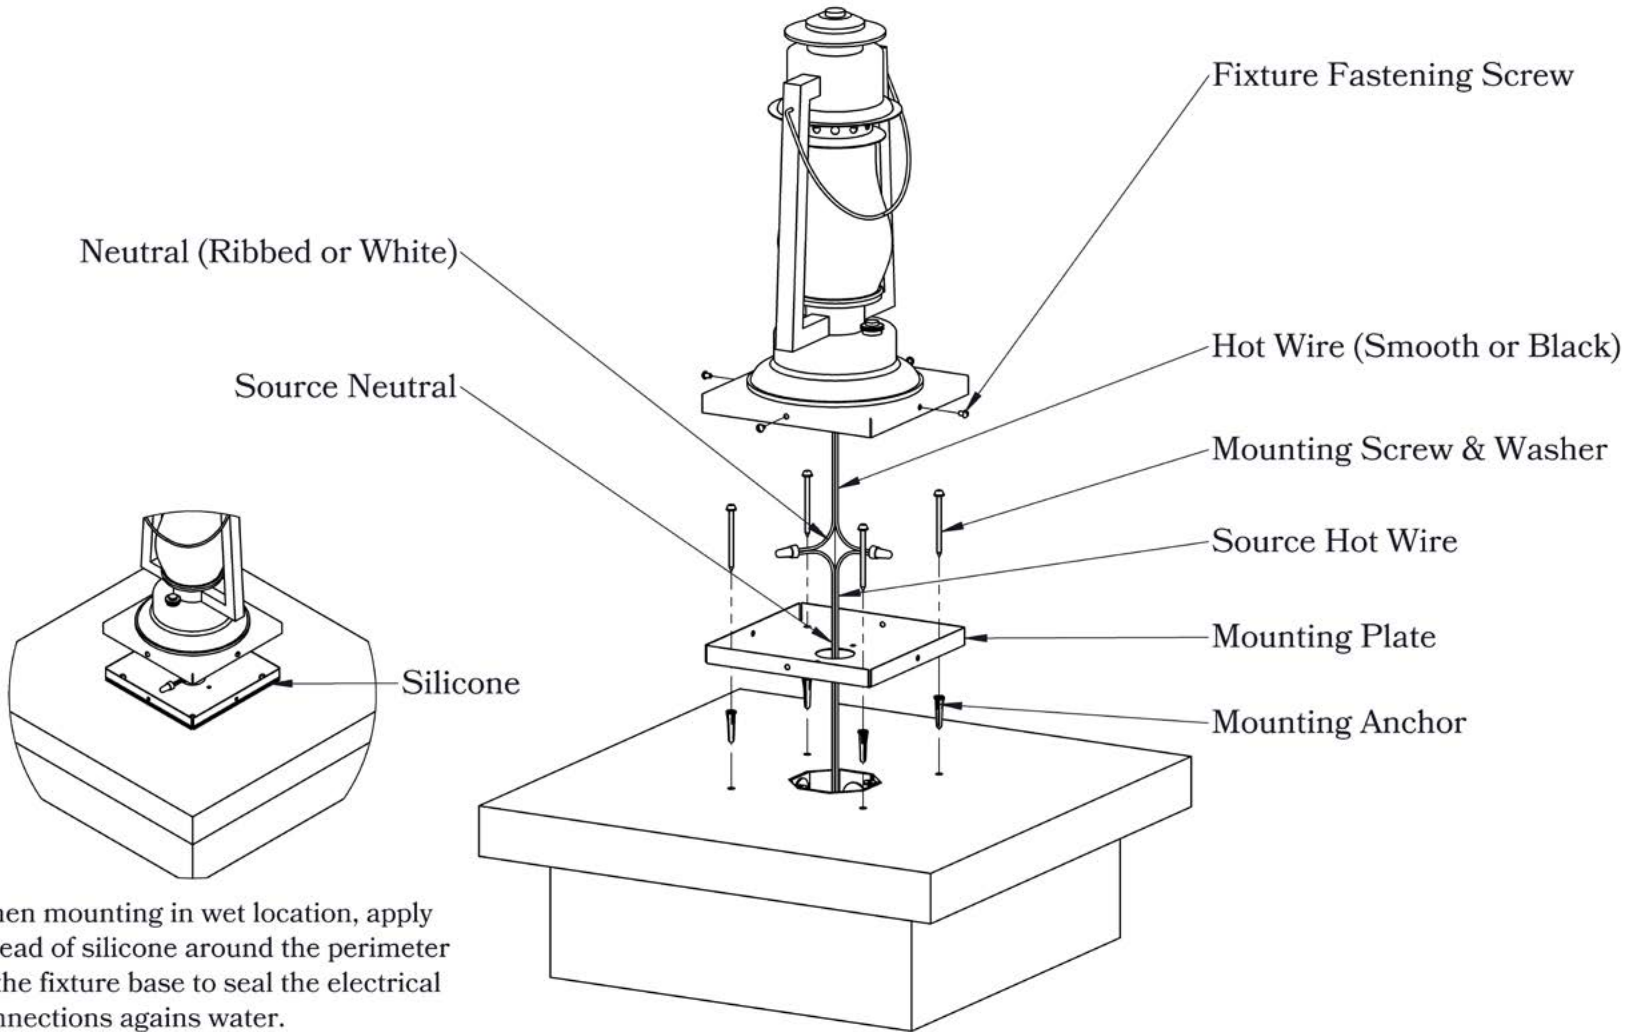

Dimensions

Lantern Width	7 3/4"
Lantern Height	15"
Mounting Plate	7 1/2"

Electrical Specs

Voltage	12 Volt Only
Socket Type	Medium Base - E26
Number of Light Bulbs	1
Max Wattage per Bulb	60W
LED Bulb	Supplied

Additional Information

Manufacturer	America's Finest Lighting
Mounting Location	Exterior Only
Material	Steel

Mounting Instructions | Column Light (12 Volts)

When mounting in wet location, apply a bead of silicone around the perimeter of the fixture base to seal the electrical connections against water.