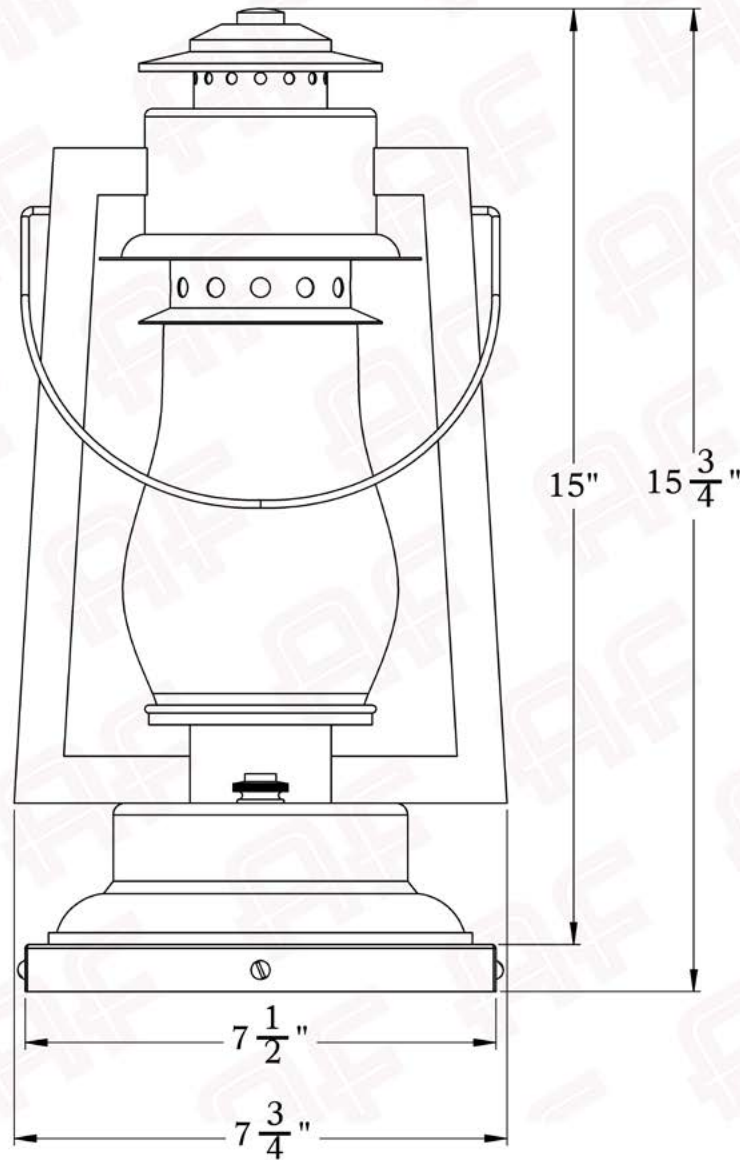

The Pioneer Series
Column Mount Lantern (12 Volt)

Small

AMERICA'S FINEST 
Lighting & Mailbox Co.

12 Volts Only

AMERICA'S FINEST
Lighting & Mailbox Co.
975 N. Enterprise St. Orange, CA 92867

PRODUCT No. | 772-S-6-12V
TITLE | Pioneer
UL RATING | Not Rated

LAMP BASE | Medium Base (E26)
MAX WATTAGE | 60W
VOLTAGE | 120V

PROPRIETARY AND CONFIDENTIAL
The information contained in this drawing is the sole property of America's Finest. Any reproduction in part or as a whole without written permission from America's Finest is prohibited.

Dimensions

Lantern Width	7 3/4"
Lantern Height	15"
Mounting Plate	7 1/2"

Electrical Specs

Voltage	12 Volt Only
Socket Type	Medium Base - E26
Number of Light Bulbs	1
Max Wattage per Bulb	60W
LED Bulb	Supplied

Additional Information

Manufacturer	America's Finest Lighting
Mounting Location	Exterior Only
Material	Steel

Mounting Instructions | Column Light (12 Volts)

When mounting in wet location, apply a bead of silicone around the perimeter of the fixture base to seal the electrical connections against water.